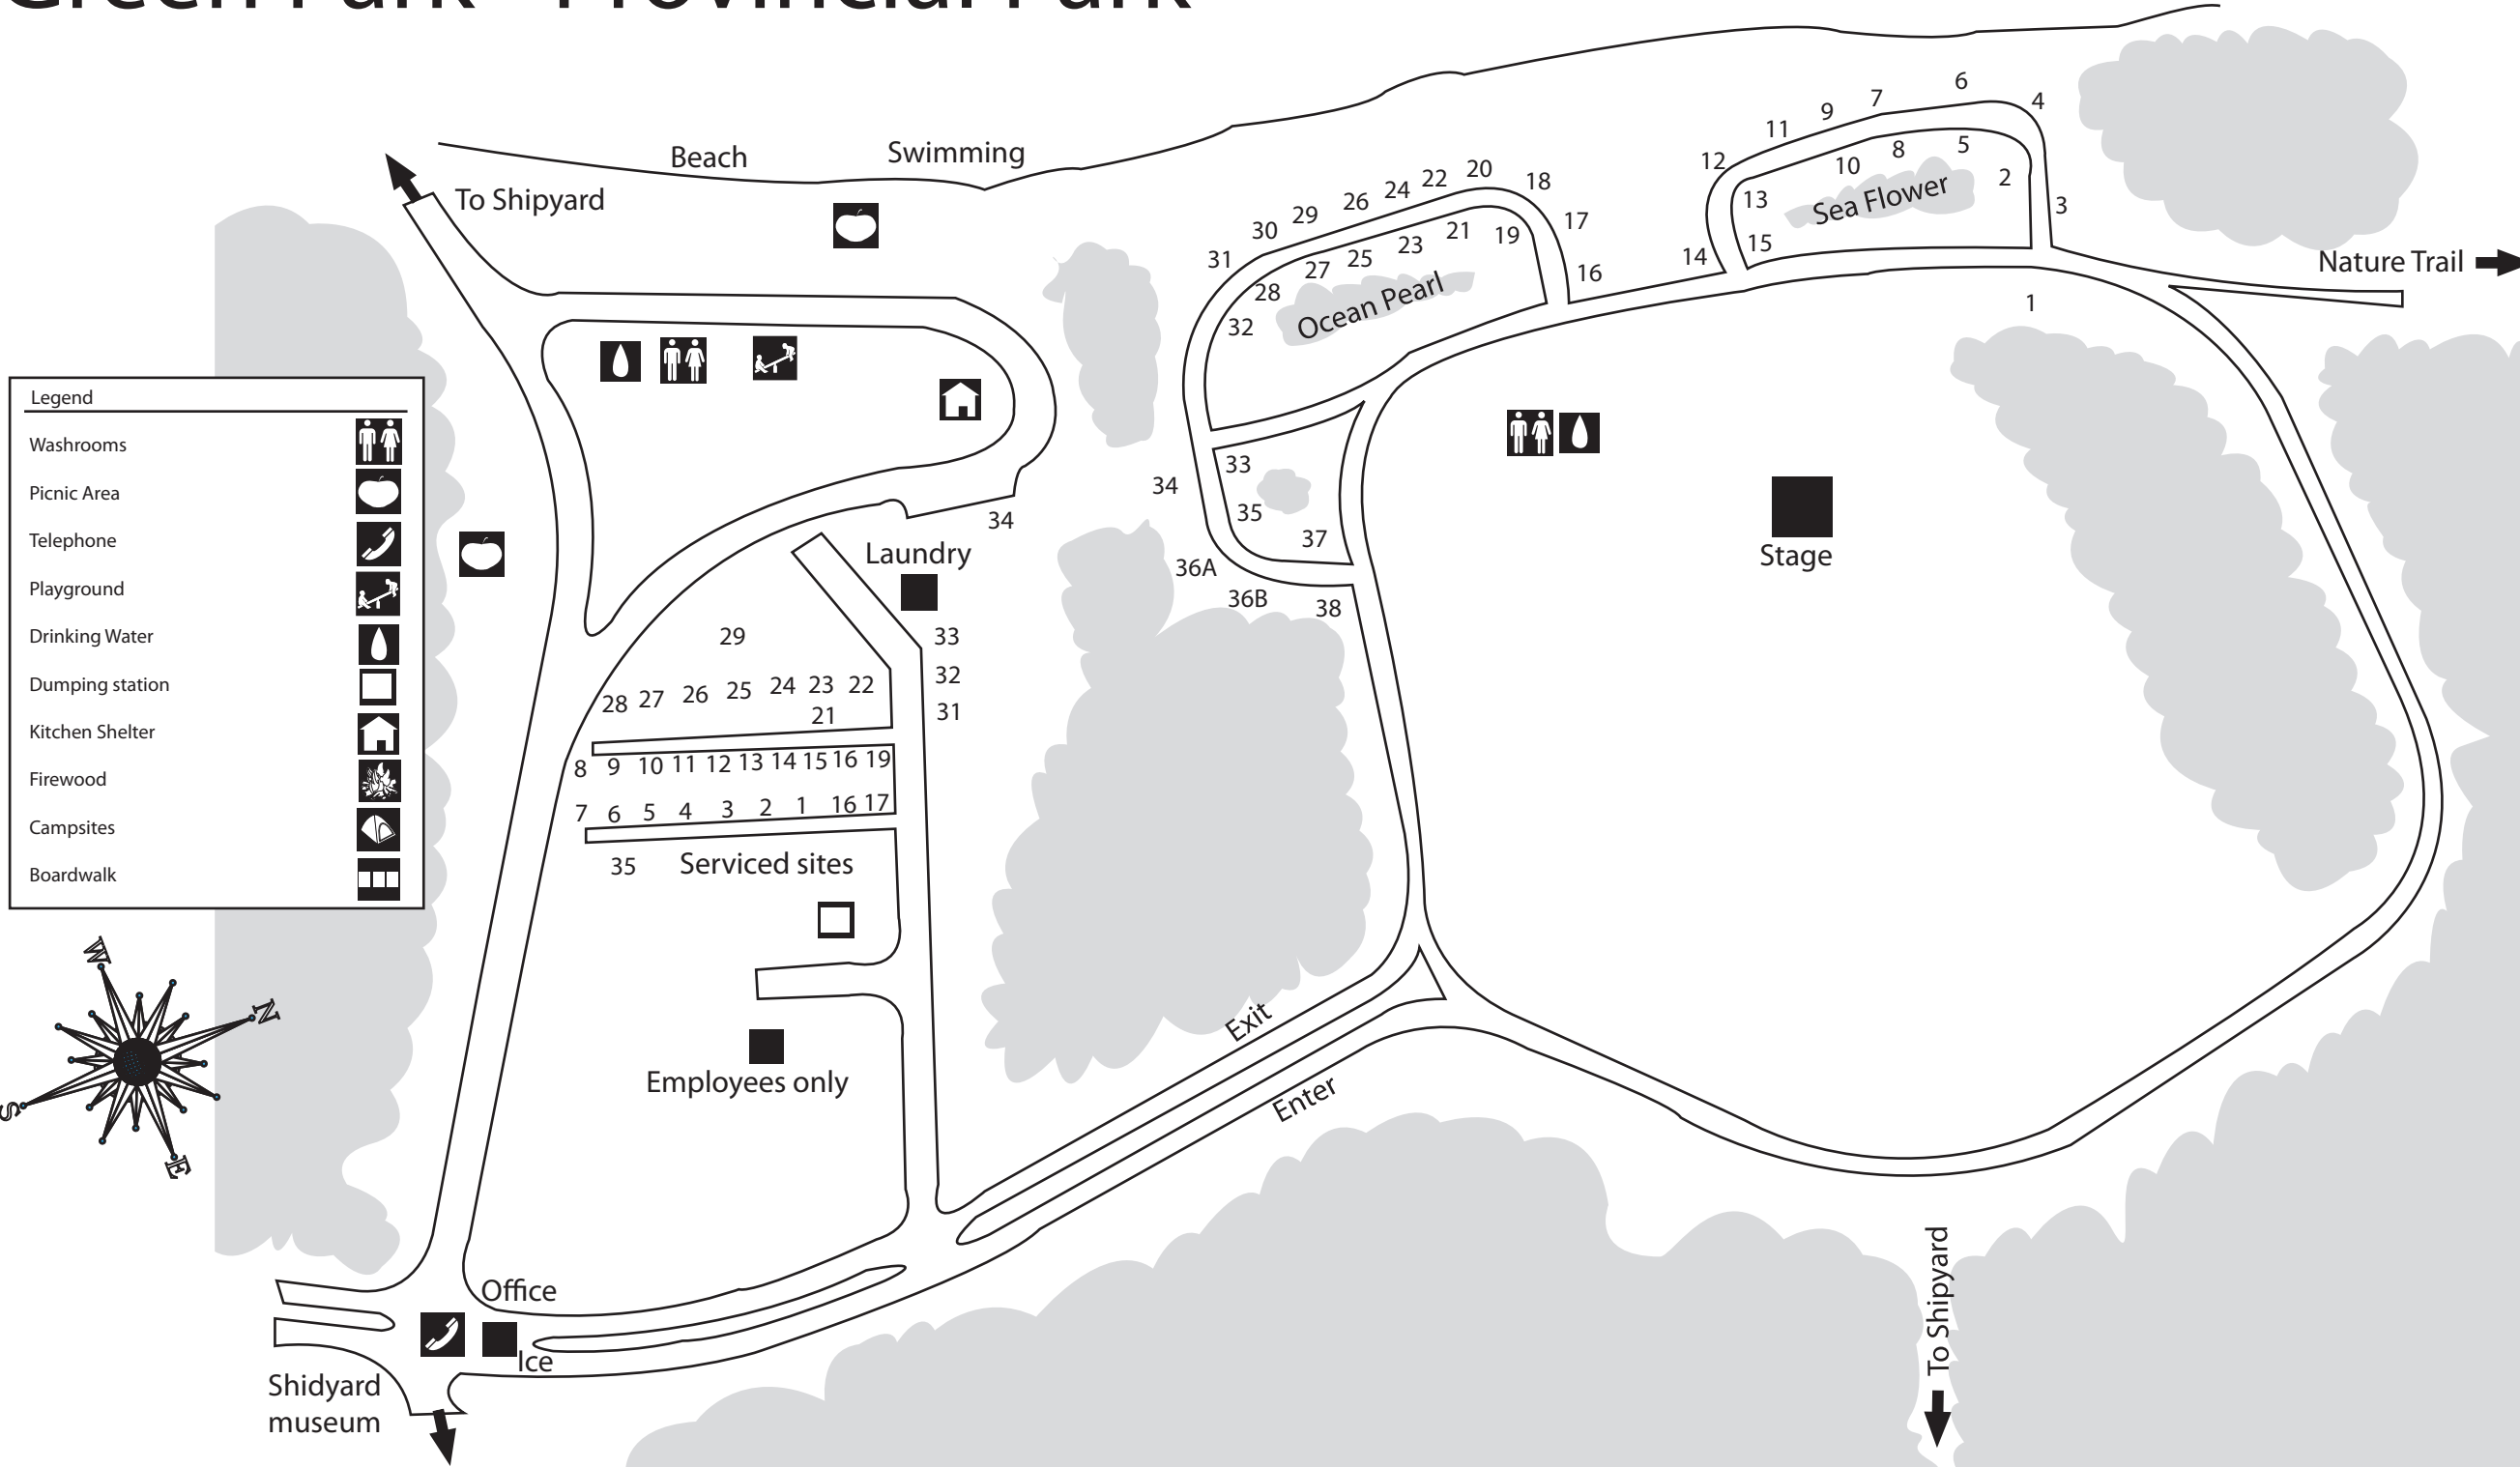

Green Park - Provincial Park

Trout River

Legend

- Washrooms
- Picnic Area
- Telephone
- Playground
- Drinking Water
- Dumping station
- Kitchen Shelter
- Firewood
- Campsites
- Boardwalk

Office
Ice
Shidyad museum