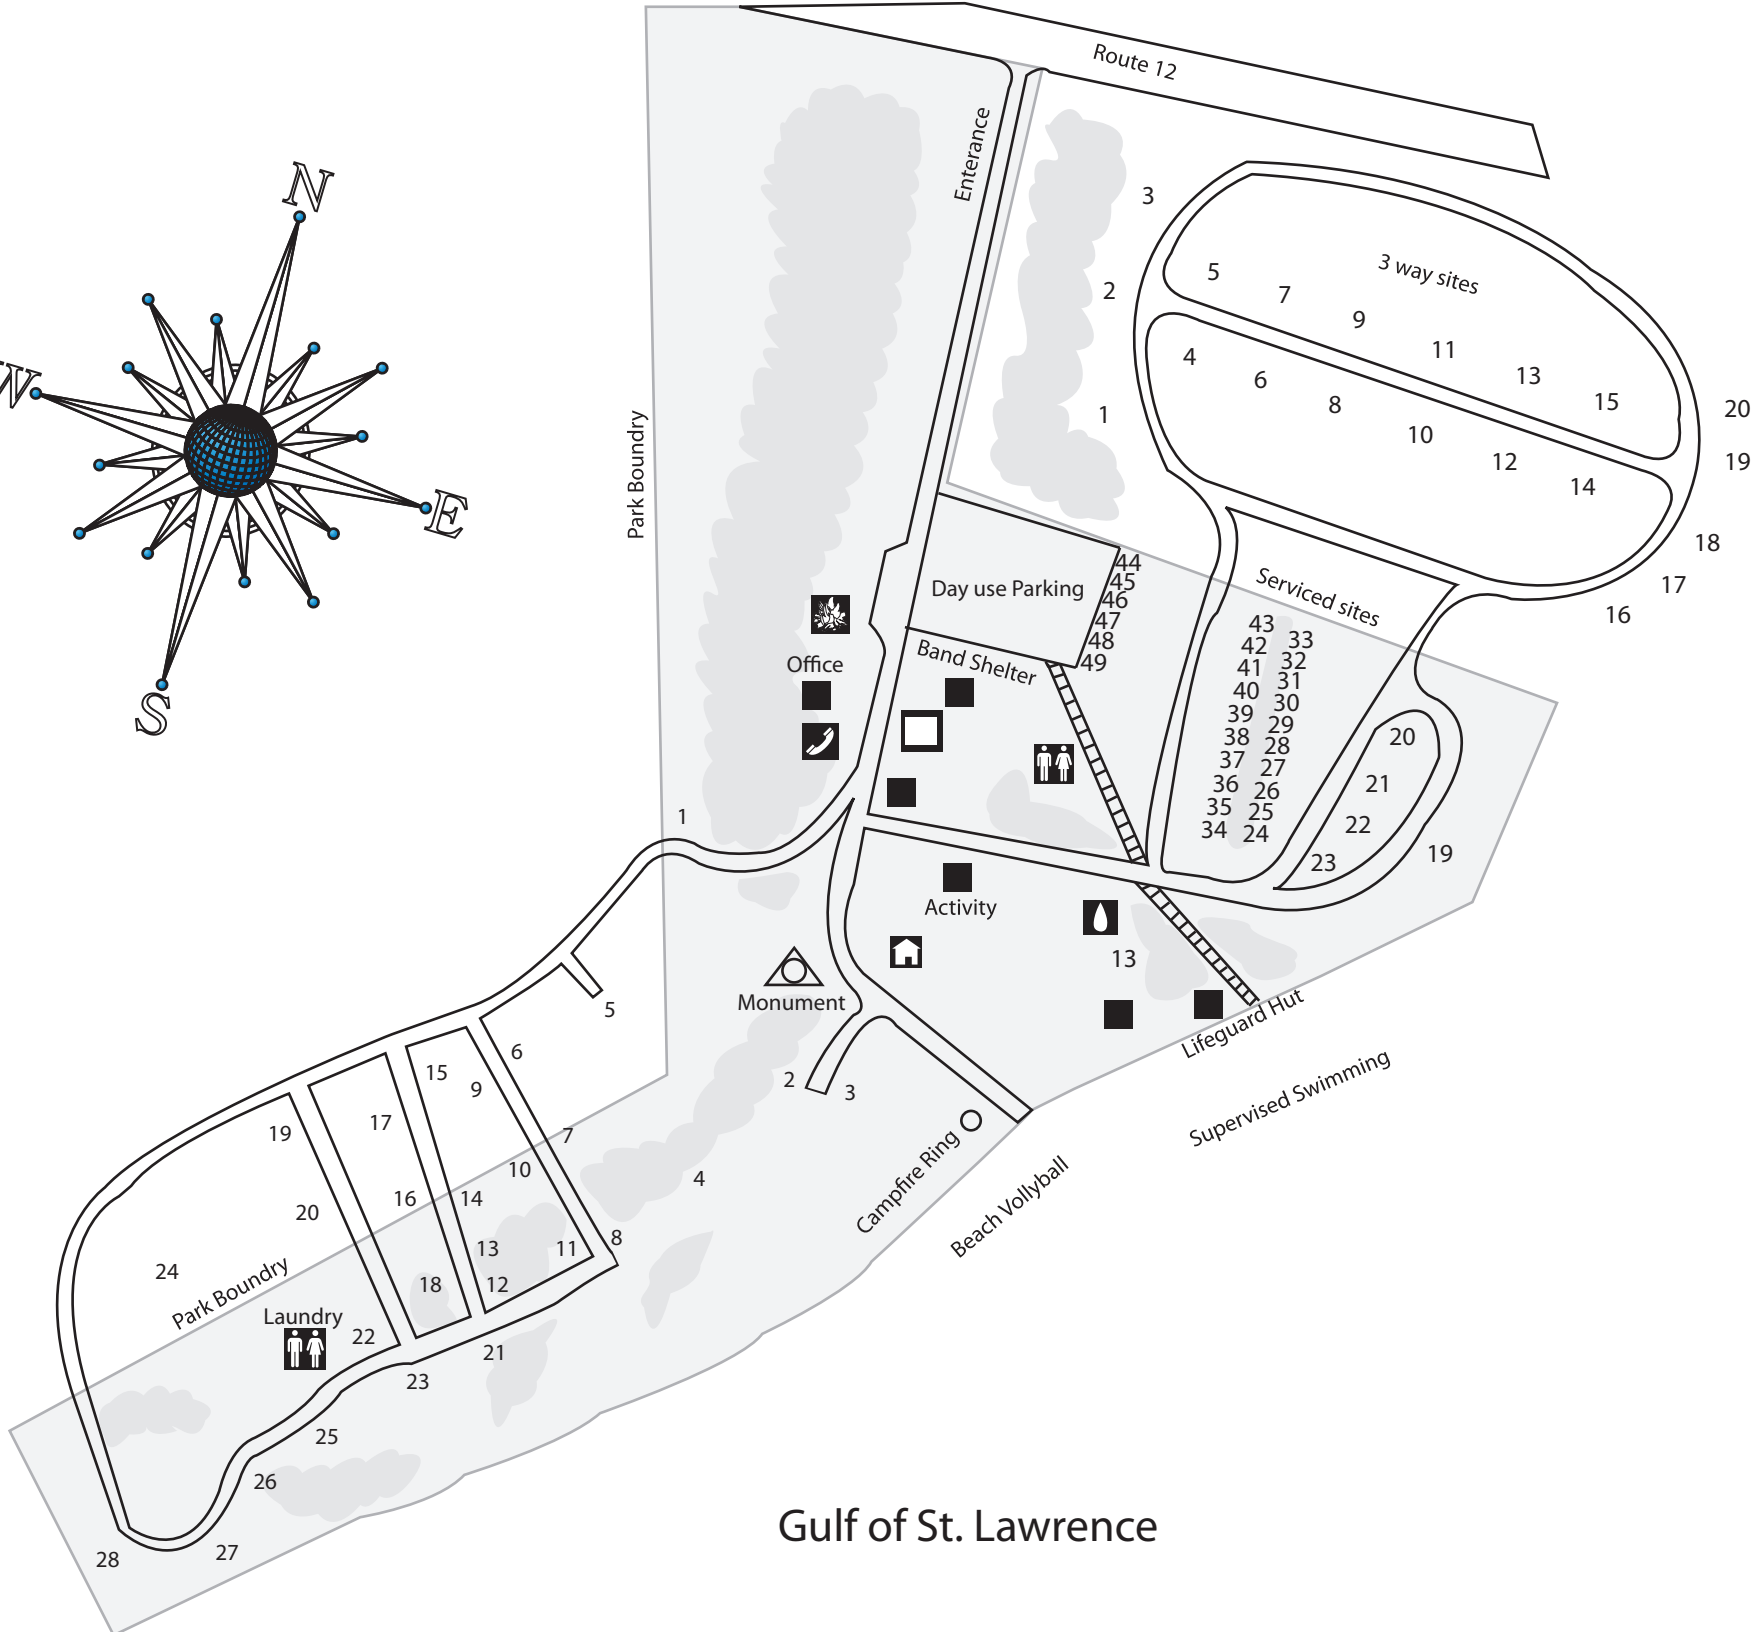

Jacques Cartier Provincial Park

Legend	
Washrooms	
Picnic Area	
Telephone	
Playground	
Drinking Water	
Dumping station	
Kitchen Shelter	
Firewood	
Campsites	
Boardwalk	