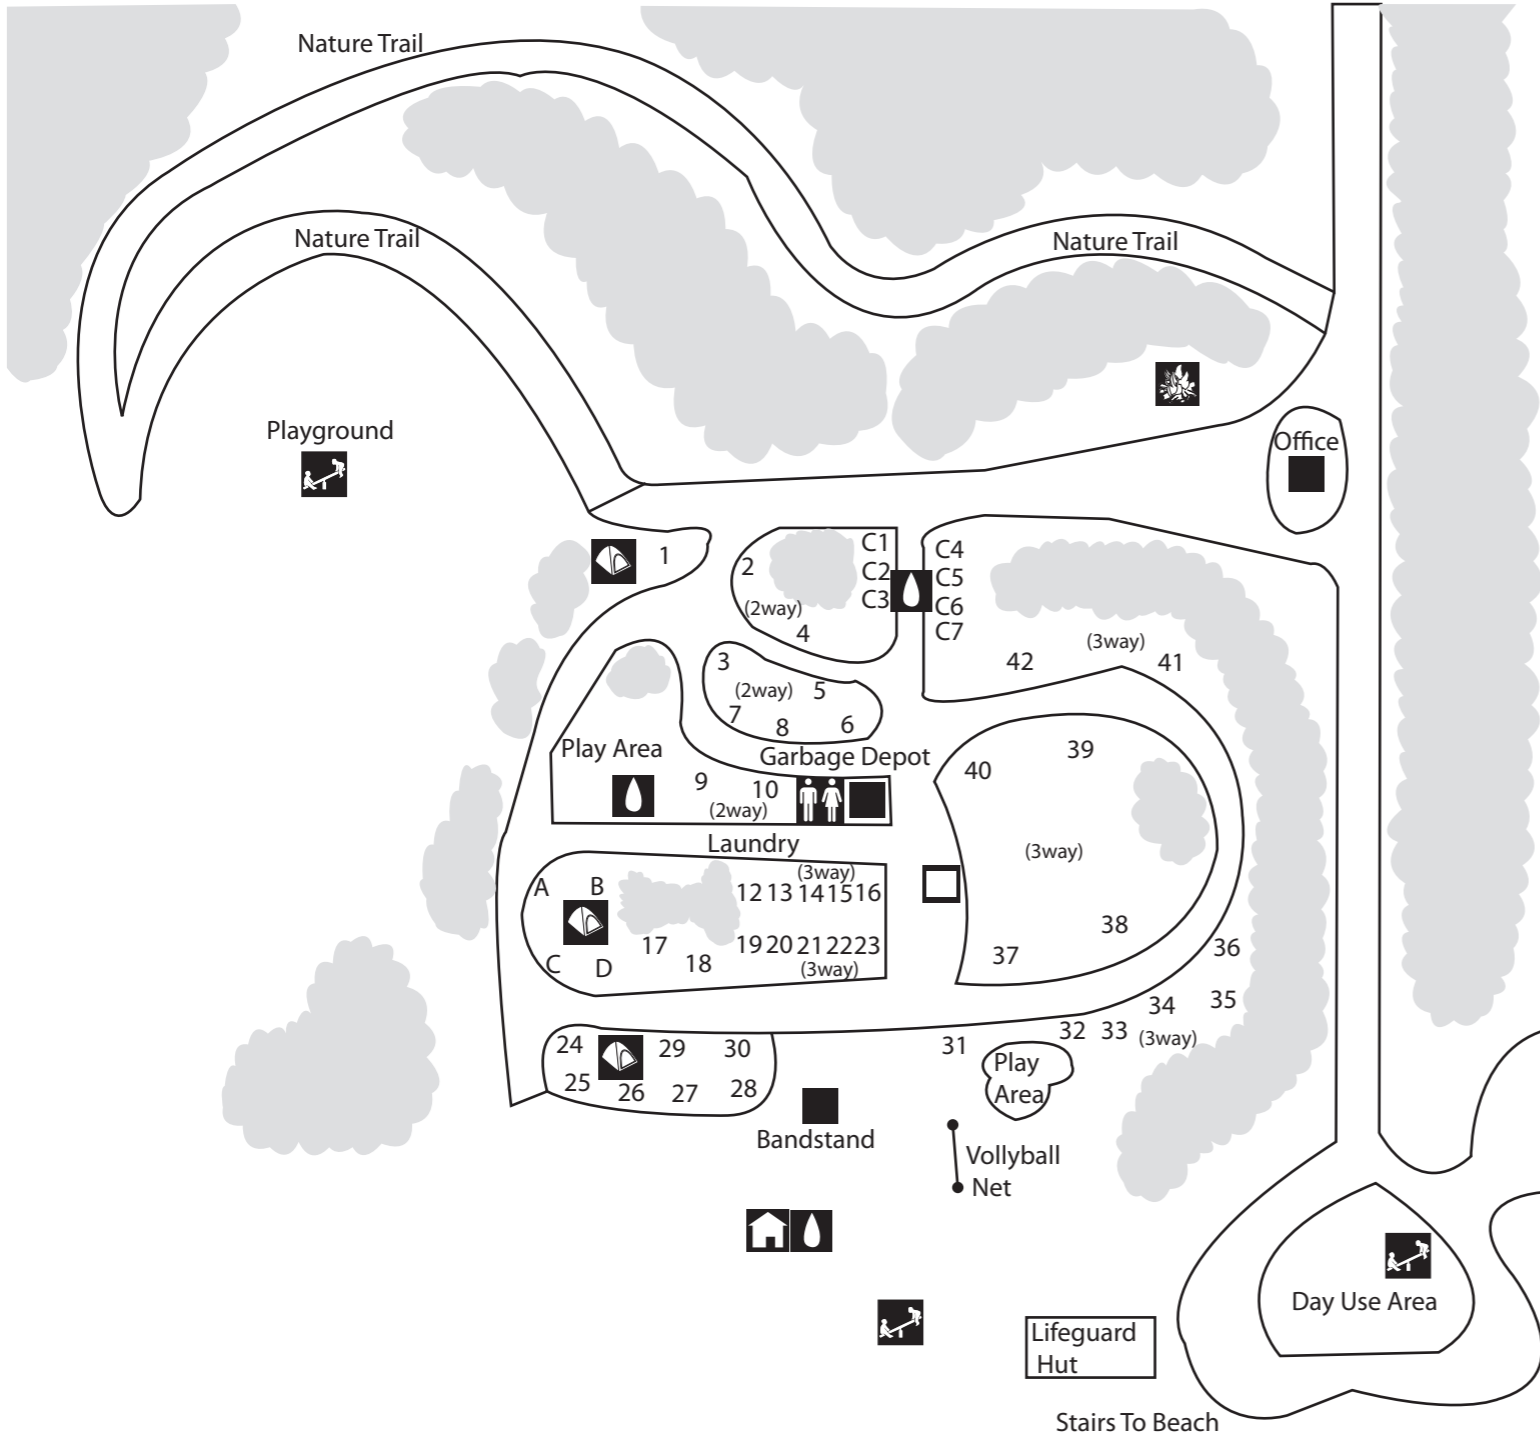

# Northumberland Provincial Park

Legend	
Washrooms	
Picnic Area	
Telephone	
Playground	
Drinking Water	
Dumping station	
Kitchen Shelter	
Firewood	
Campsites	
Boardwalk	