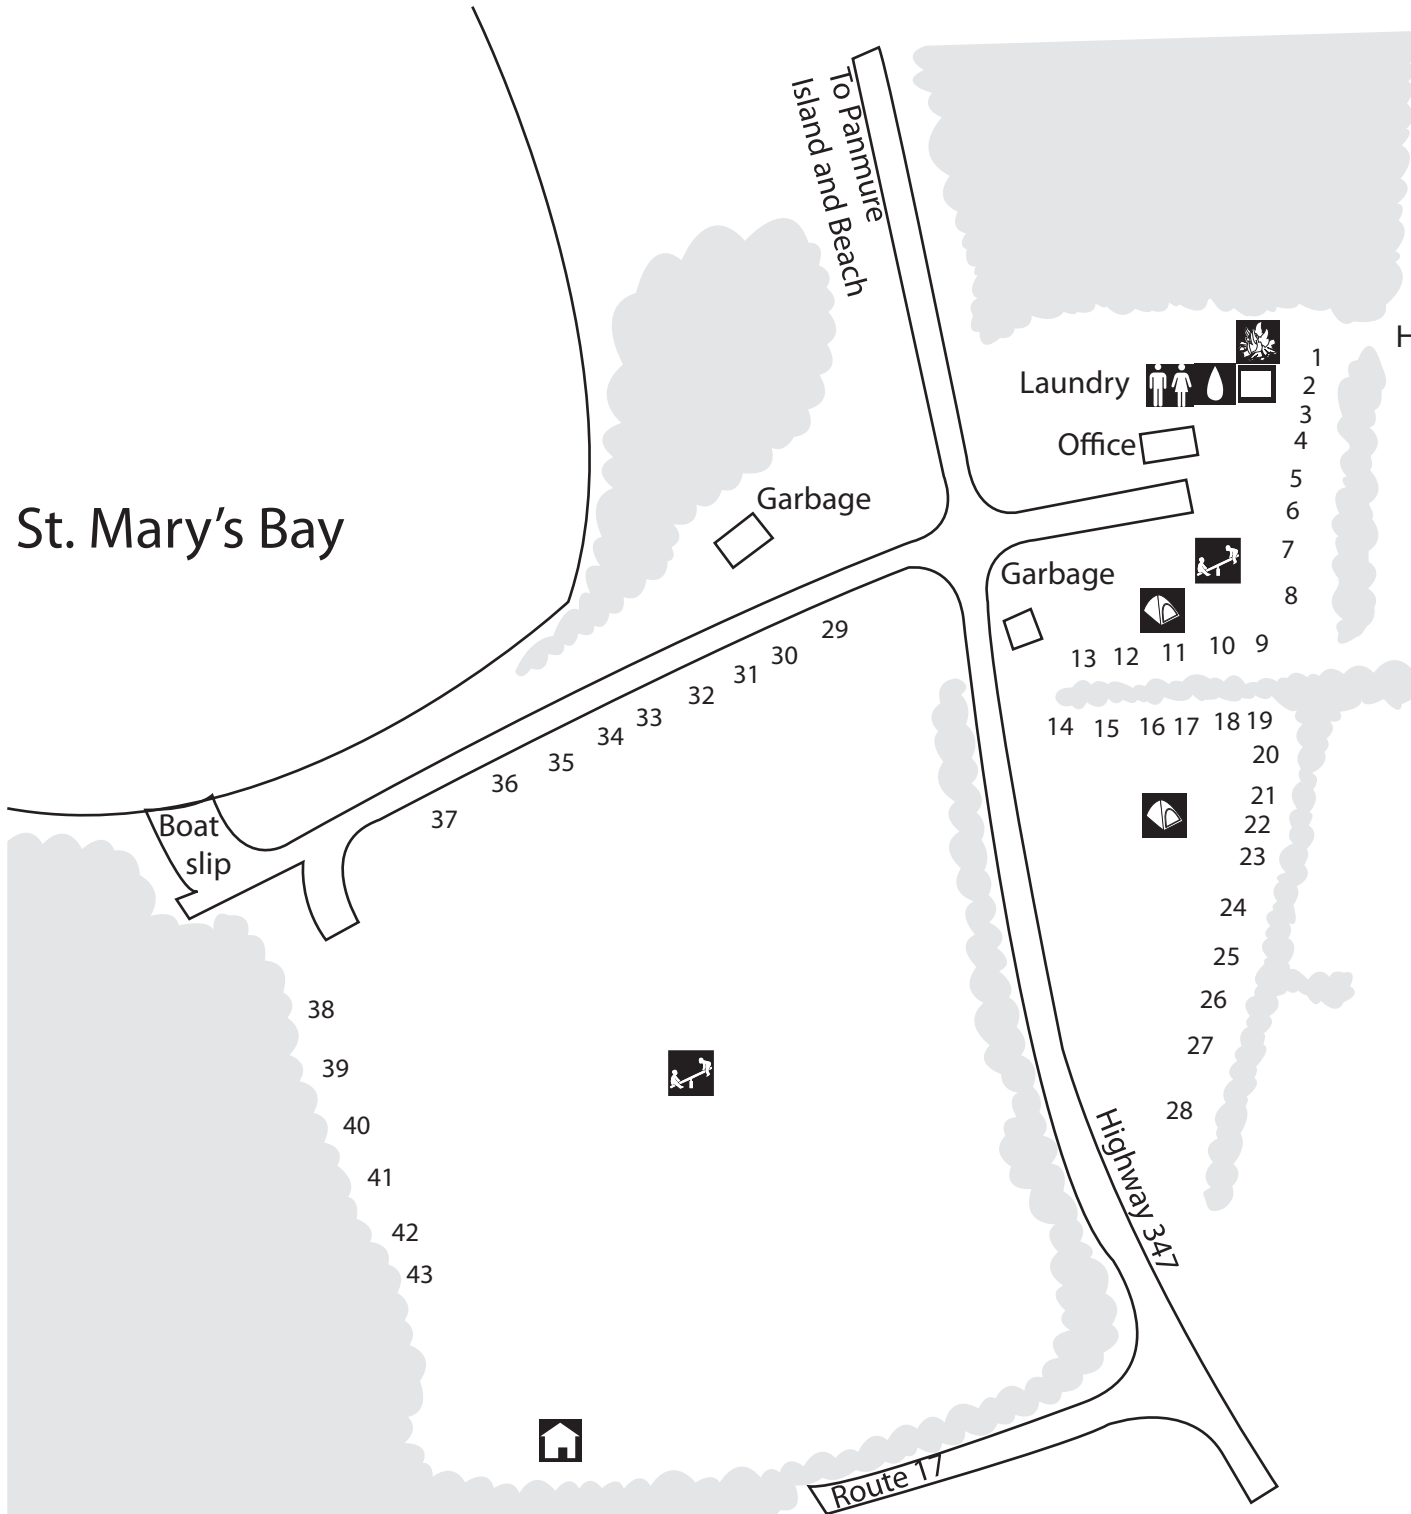

Panmure Provincial Park

Legend	
Washrooms	
Picnic Area	
Telephone	
Playground	
Drinking Water	
Dumping station	
Kitchen Shelter	
Firewood	
Campsites	
Boardwalk	