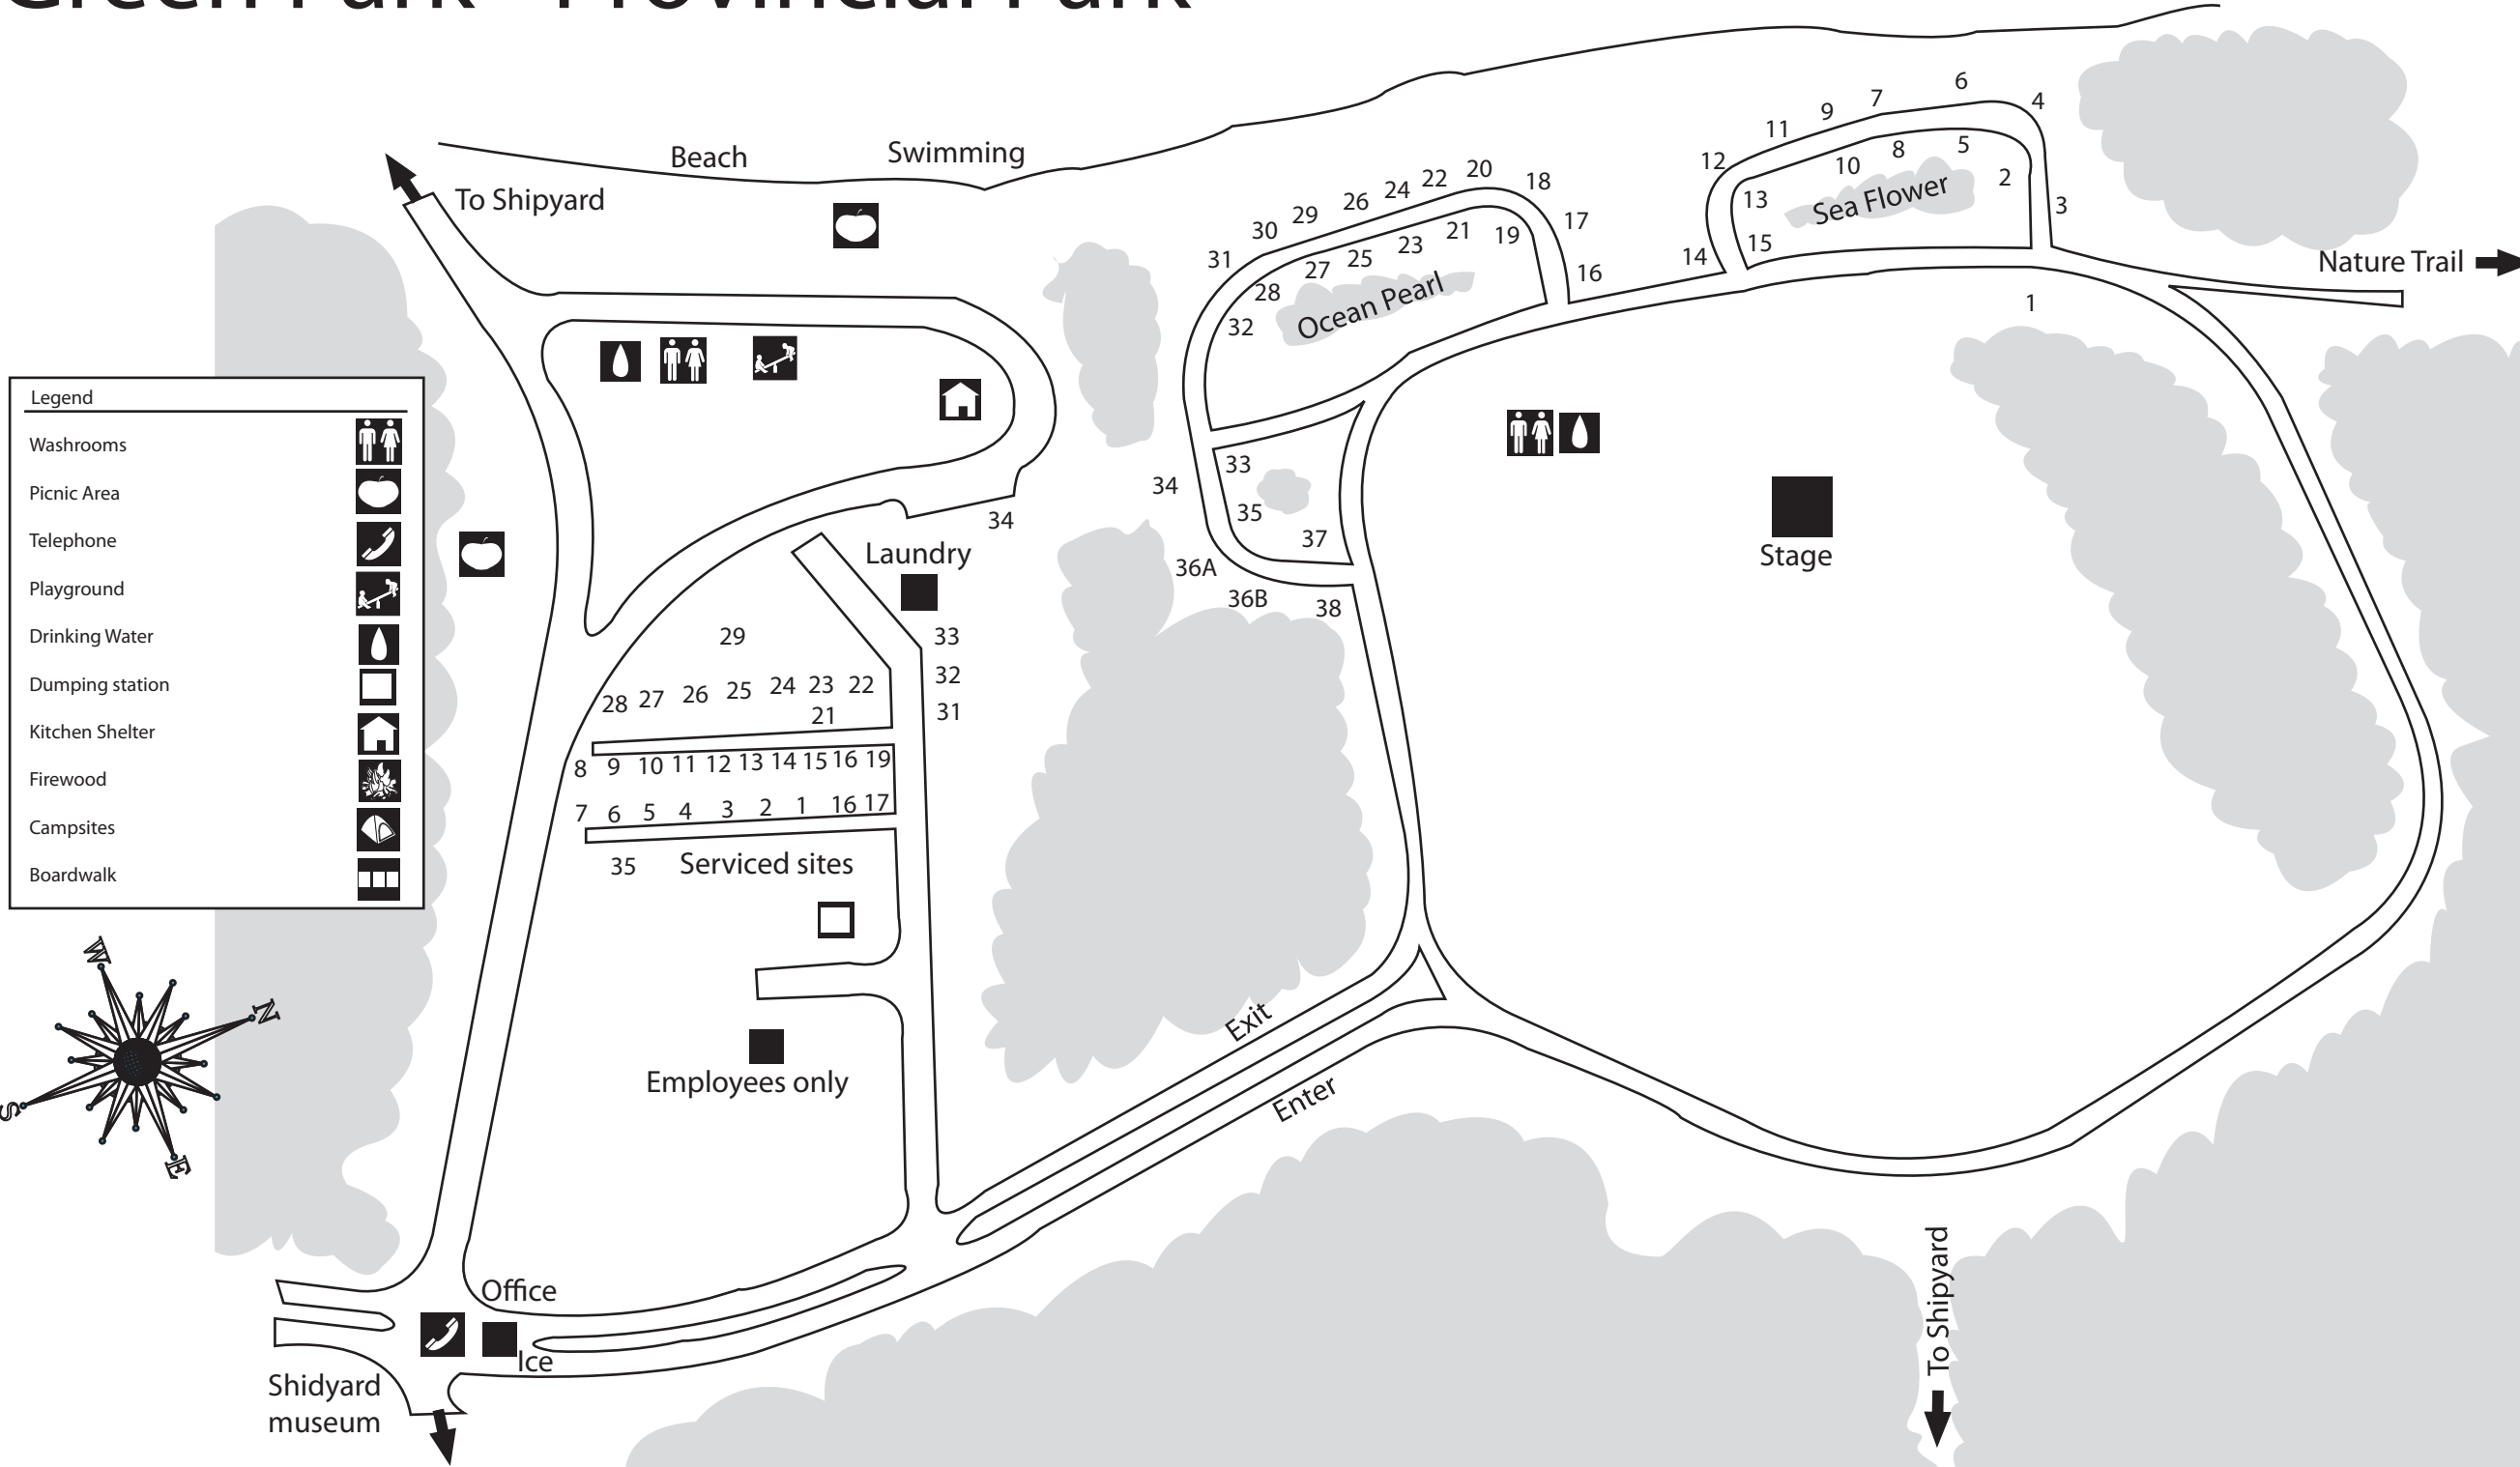

Green Park - Provincial Park

Trout River

Legend

- Washrooms
- Picnic Area
- Telephone
- Playground
- Drinking Water
- Dumping station
- Kitchen Shelter
- Firewood
- Campsites
- Boardwalk