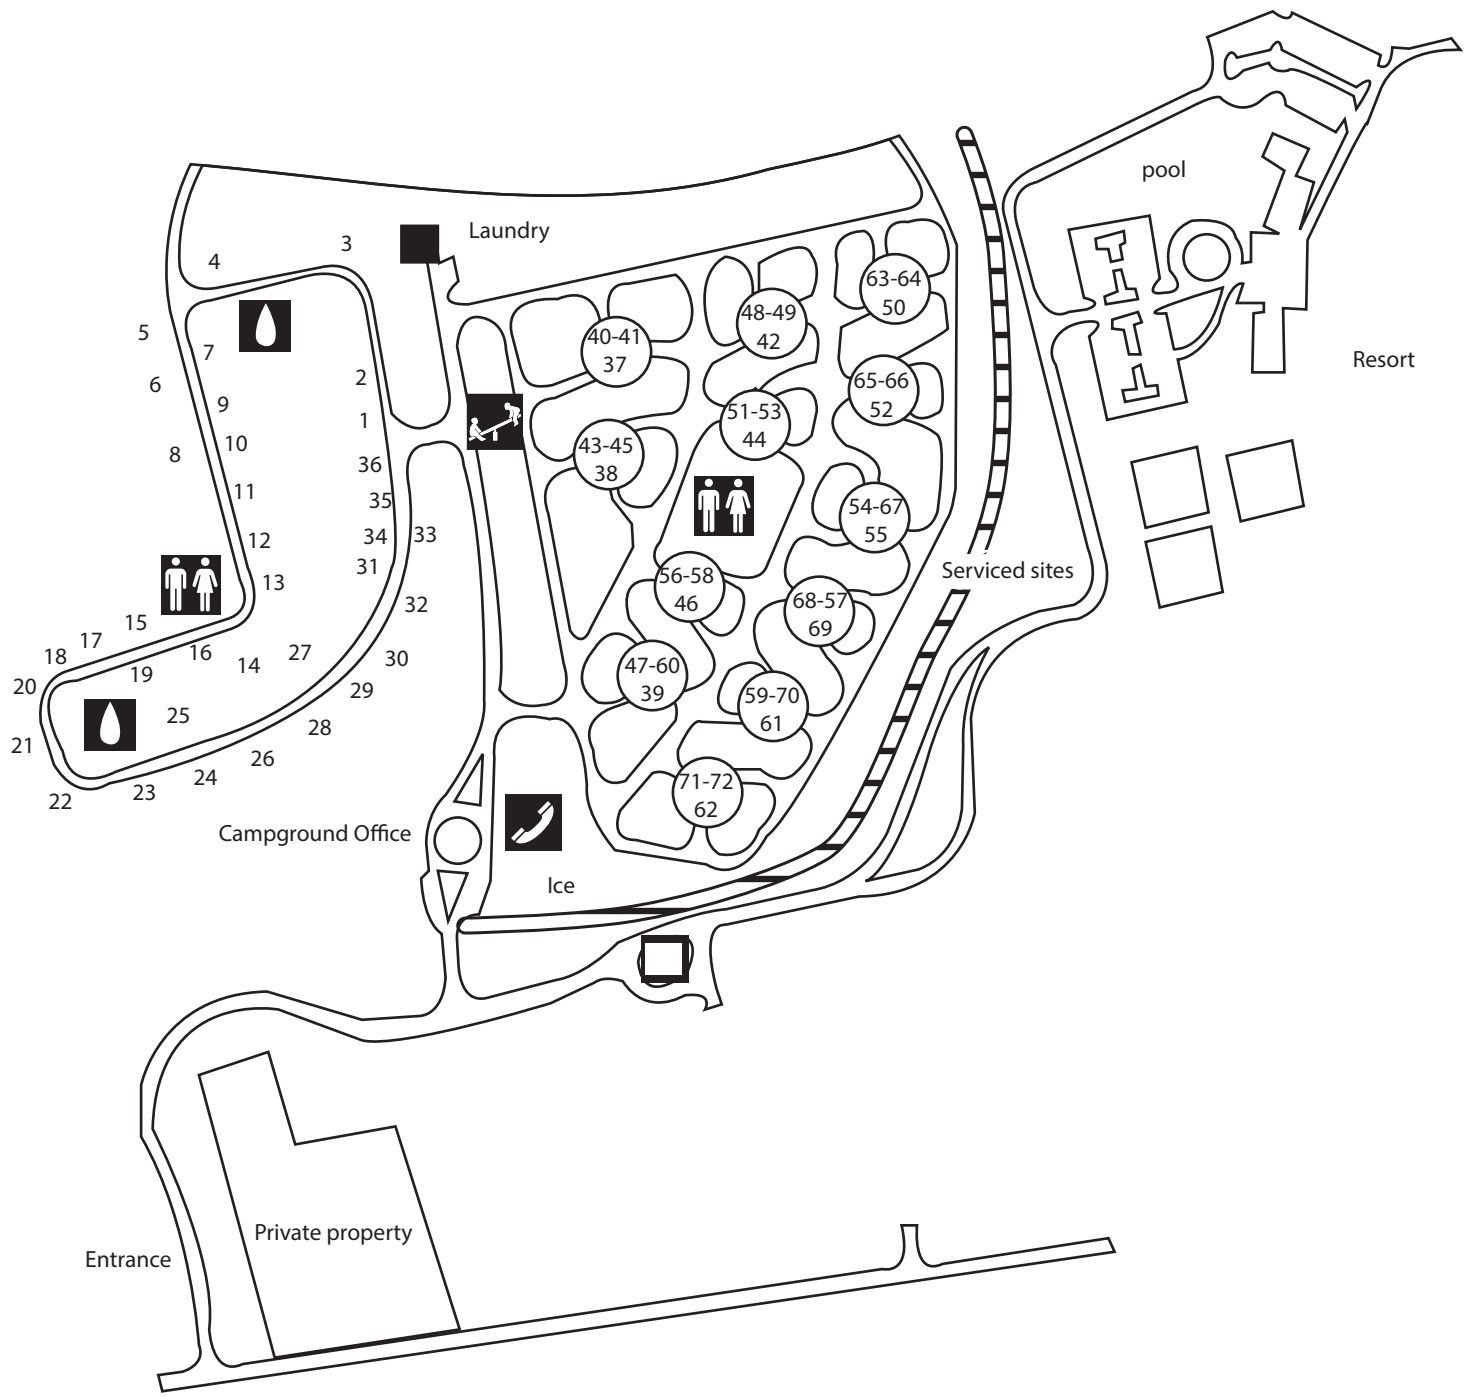

Mill River Provincial Park

Legend	
Washrooms	
Picnic Area	
Telephone	
Playground	
Drinking Water	
Dumping station	
Kitchen Shelter	
Firewood	
Campsites	
Walking Trail	