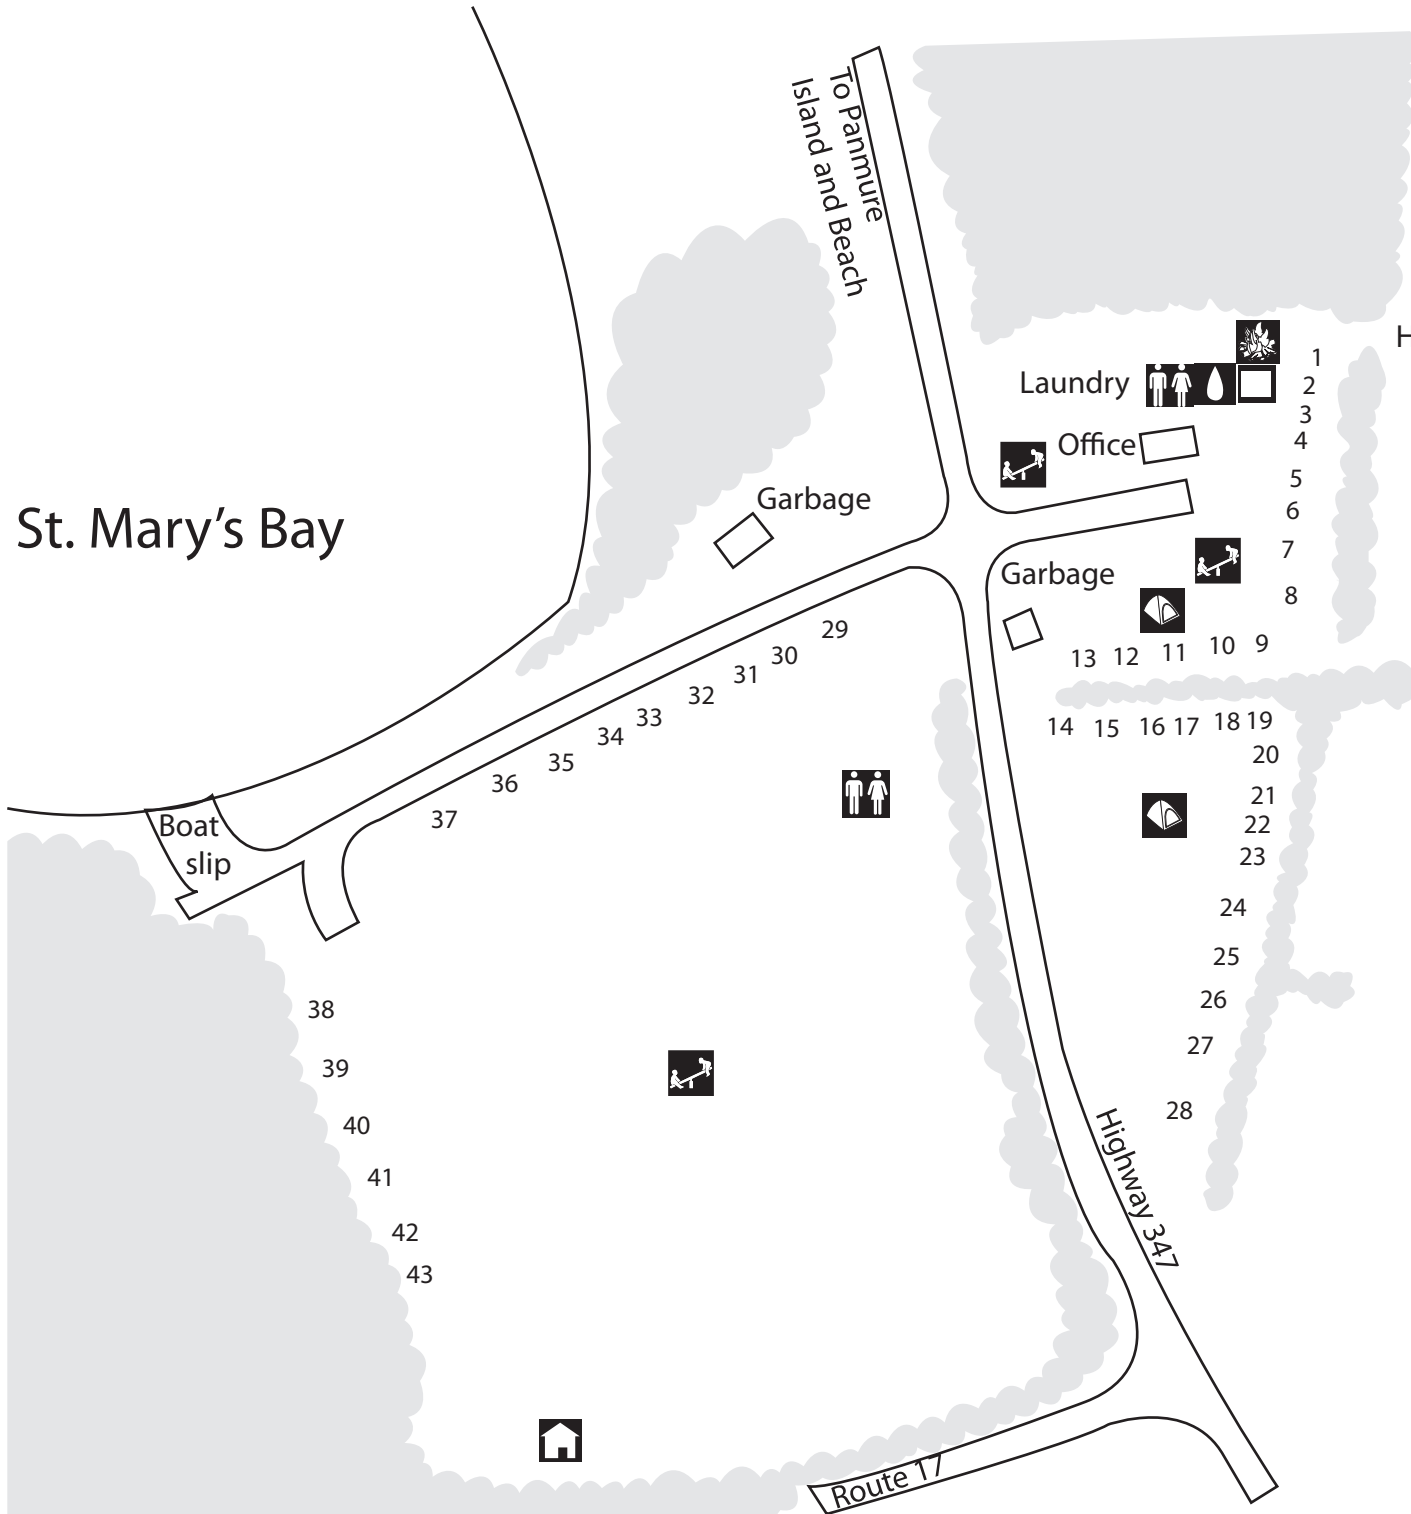

# Panmure Provincial Park

Legend	
Washrooms	
Picnic Area	
Telephone	
Playground	
Drinking Water	
Dumping station	
Kitchen Shelter	
Firewood	
Campsites	
Boardwalk	