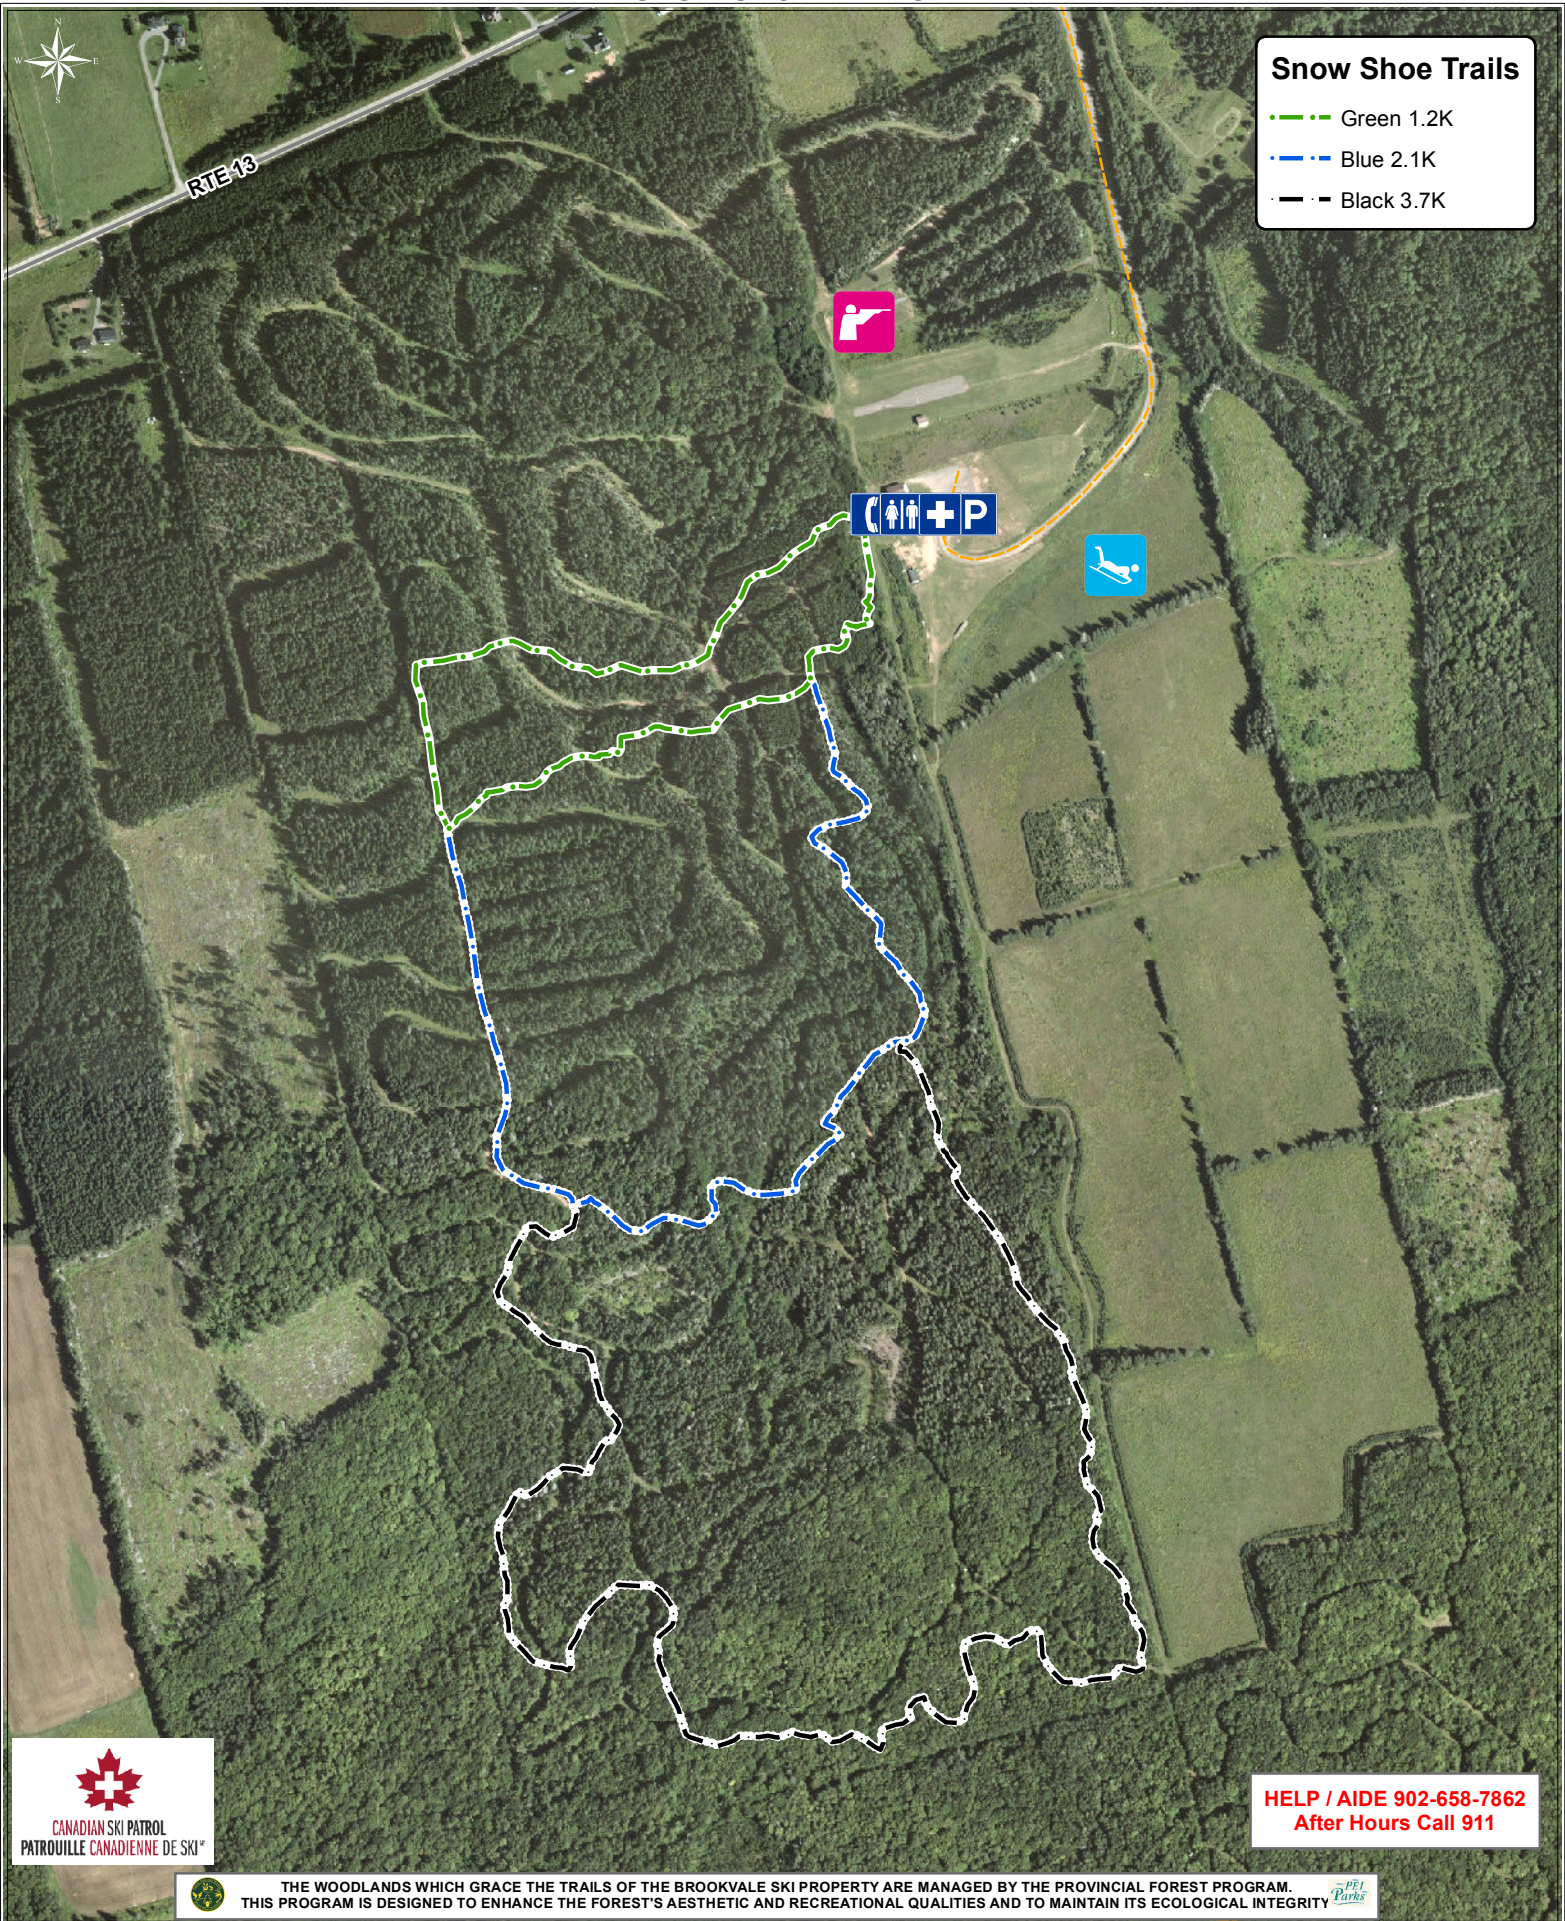

MARK ARENDZ PROVINCIAL SKI PARK AT BROOKVALE SNOW SHOE TRAILS

Snow Shoe Trails

- Green 1.2K
- Blue 2.1K
- Black 3.7K

HELP / AIDE 902-658-7862
After Hours Call 911

THE WOODLANDS WHICH GRACE THE TRAILS OF THE BROOKVALE SKI PROPERTY ARE MANAGED BY THE PROVINCIAL FOREST PROGRAM. THIS PROGRAM IS DESIGNED TO ENHANCE THE FOREST'S AESTHETIC AND RECREATIONAL QUALITIES AND TO MAINTAIN ITS ECOLOGICAL INTEGRITY.