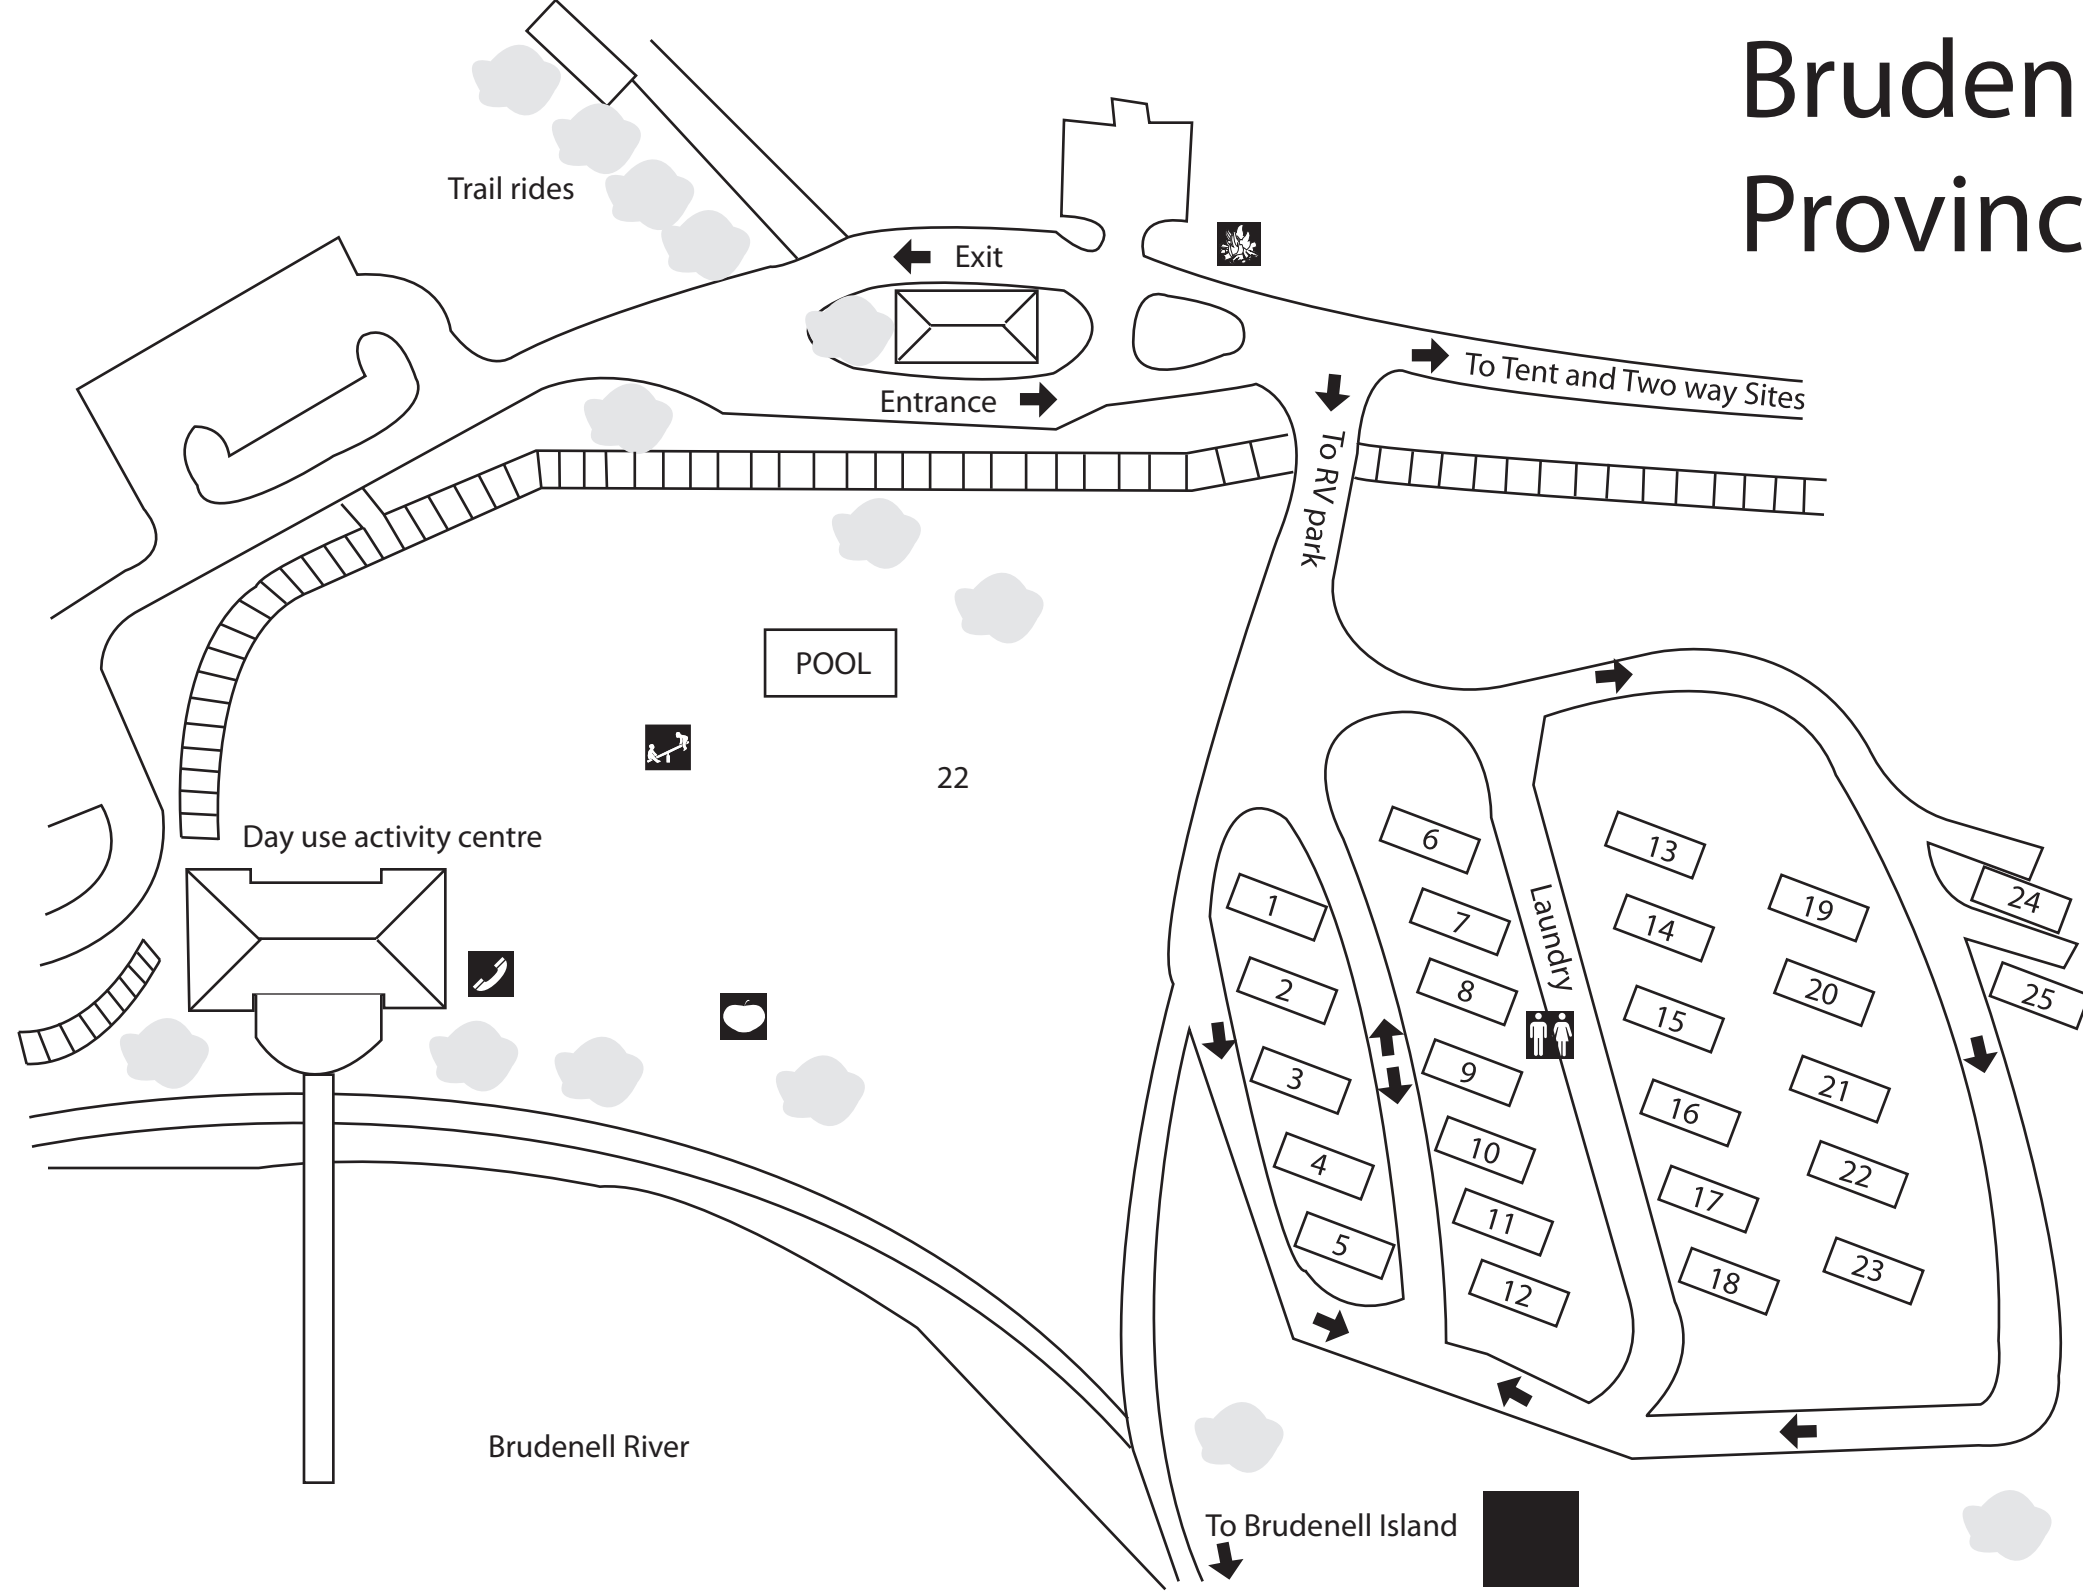

Brudenell RV Park Provincial Park

Legend	
Washrooms	
Picnic Area	
Telephone	
Playground	
Drinking Water	
Dumping station	
Kitchen Shelter	
Firewood	
Campsites	
Boardwalk	