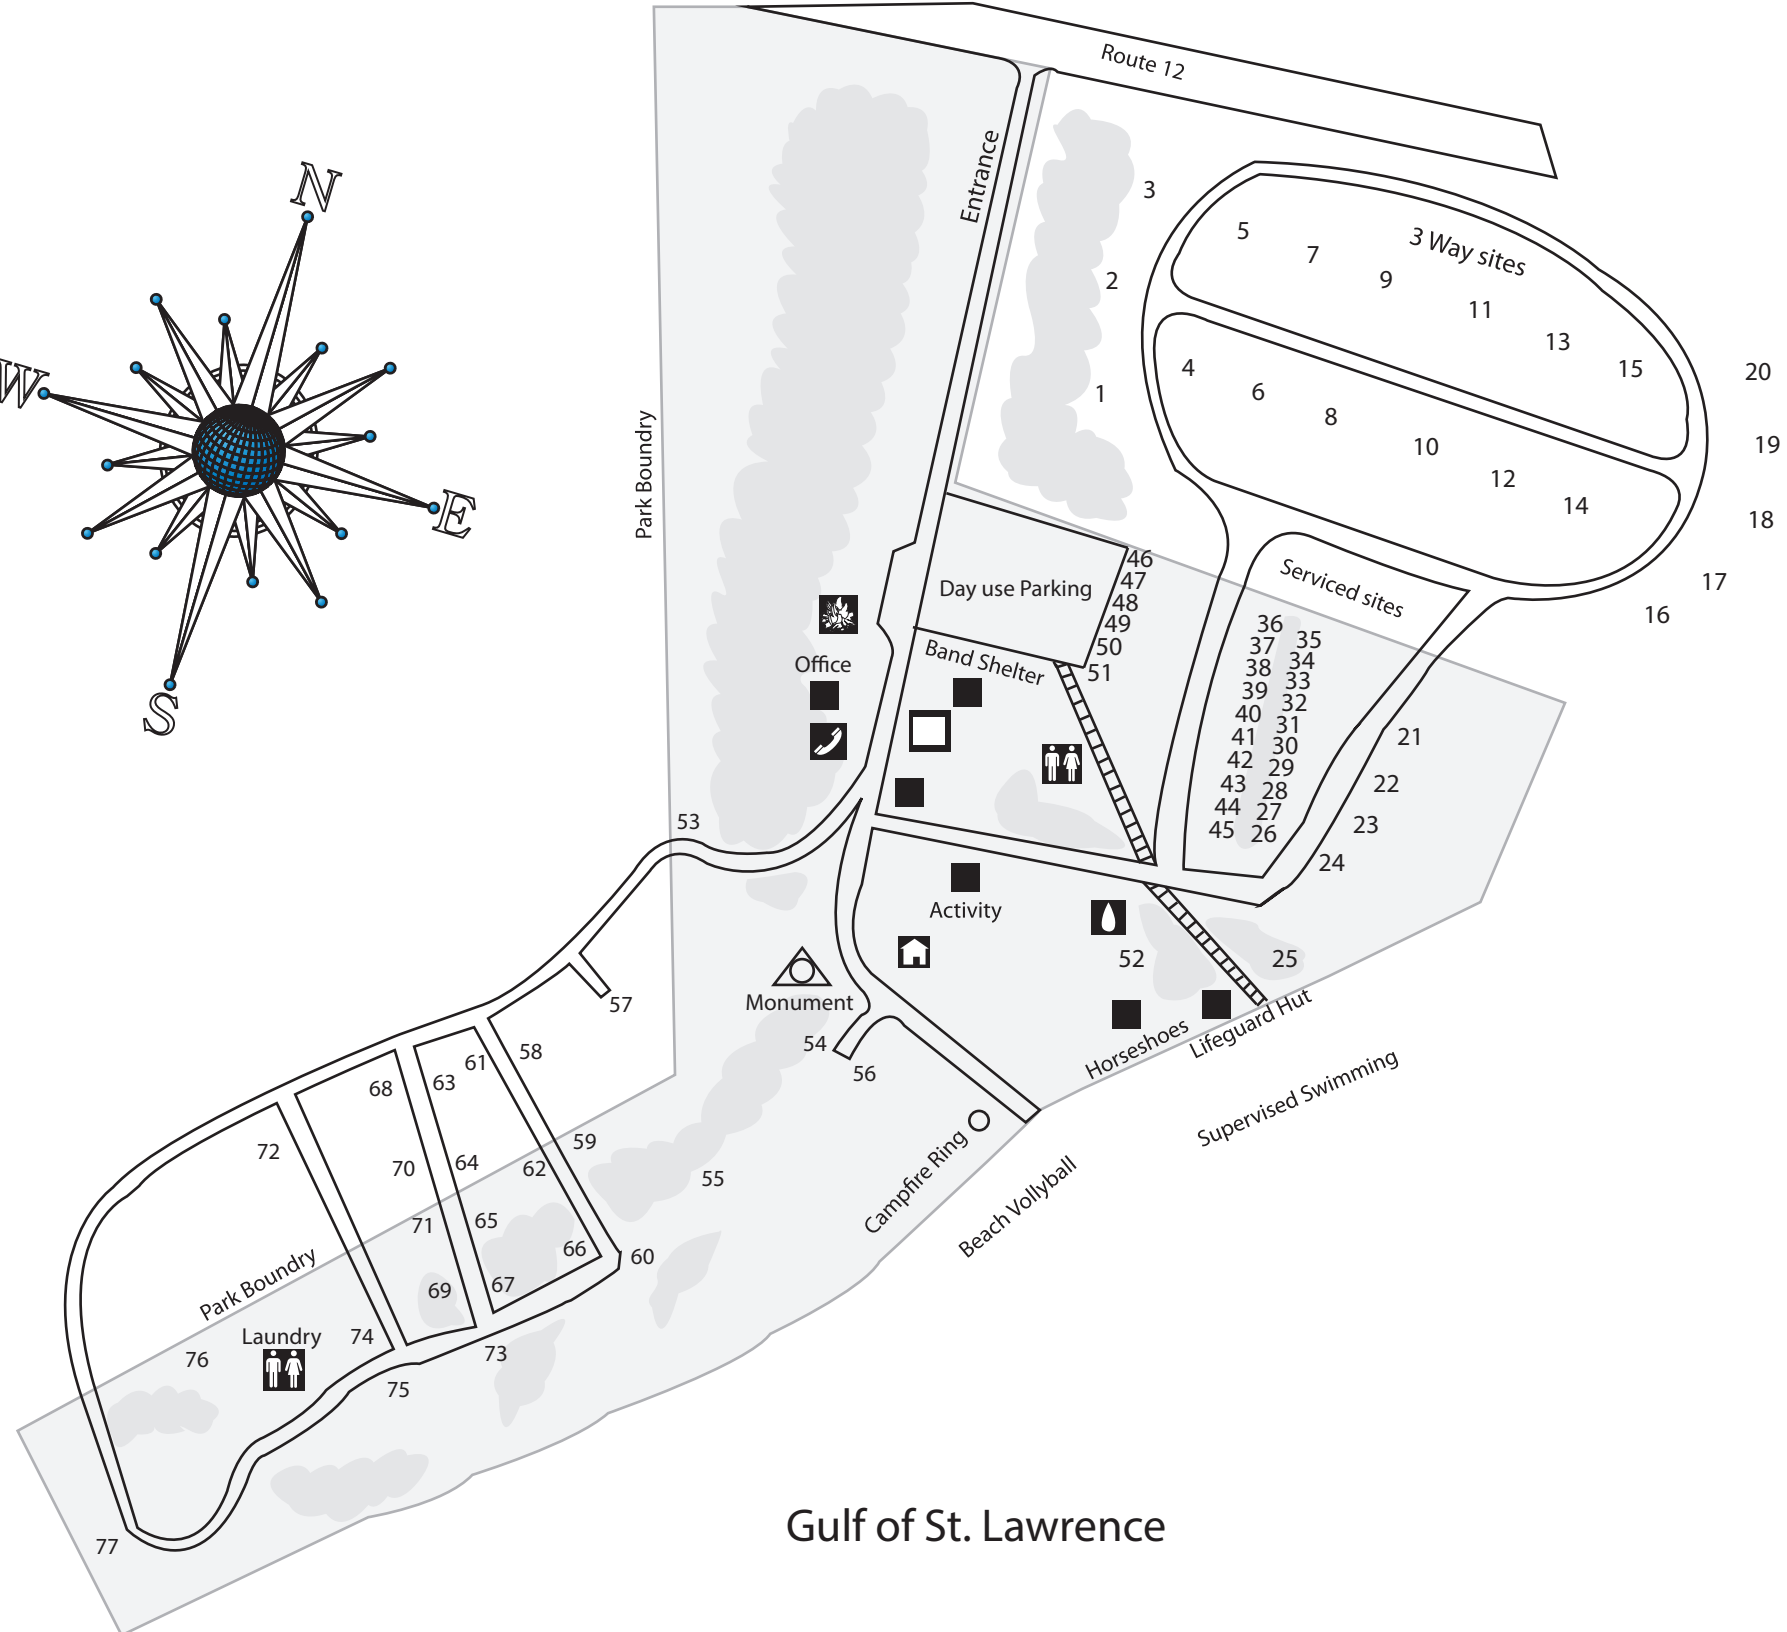

Jacques Cartier Provincial Park

Legend	
Washrooms	
Picnic Area	
Telephone	
Playground	
Drinking Water	
Dumping station	
Kitchen Shelter	
Firewood	
Campsites	
Boardwalk	

Gulf of St. Lawrence