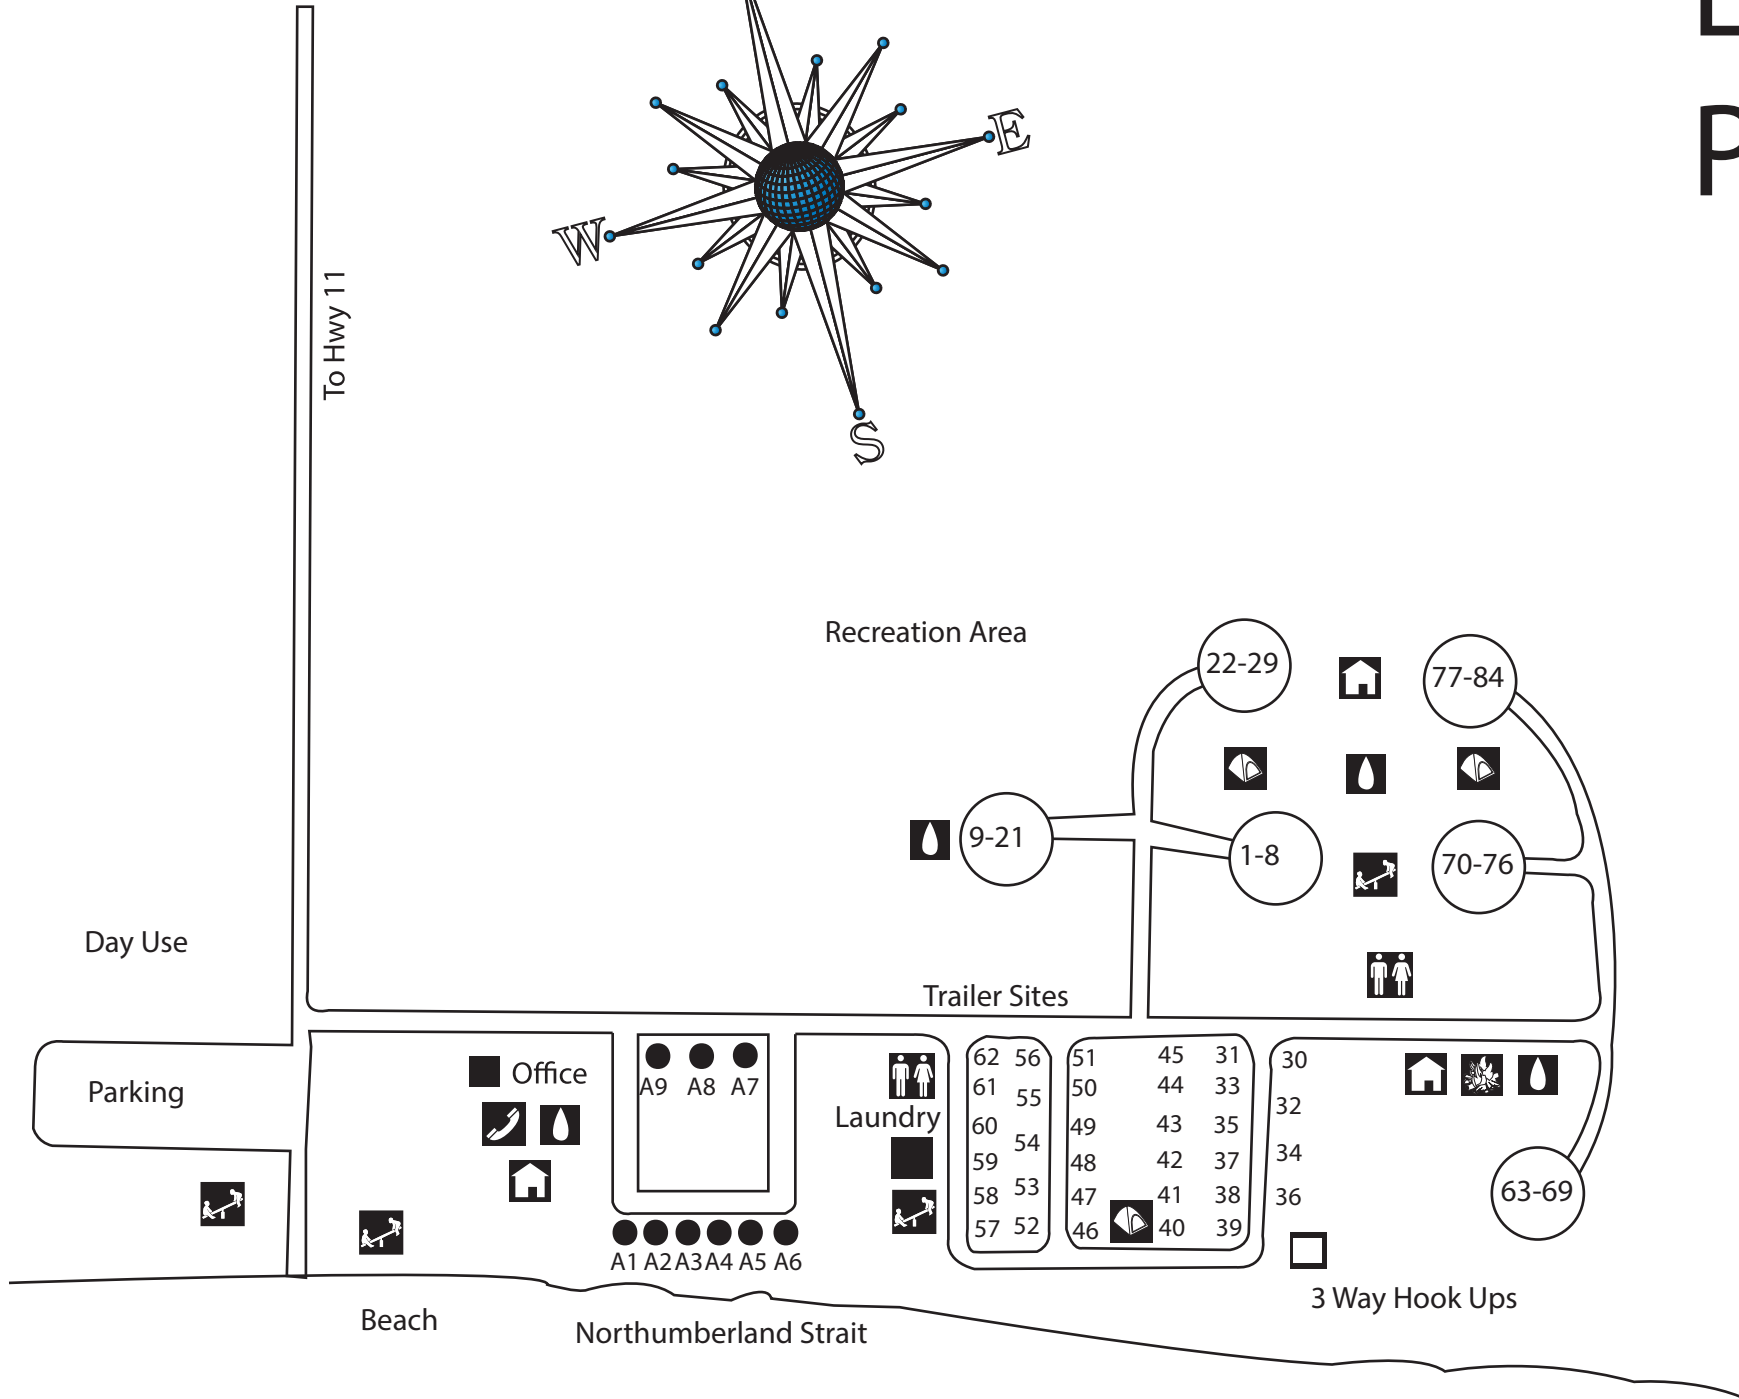

# Linkletter Provincial Park

Legend	
Washrooms	
Picnic Area	
Telephone	
Playground	
Drinking Water	
Dumping station	
Kitchen Shelter	
Firewood	
Campsites	
Boardwalk	