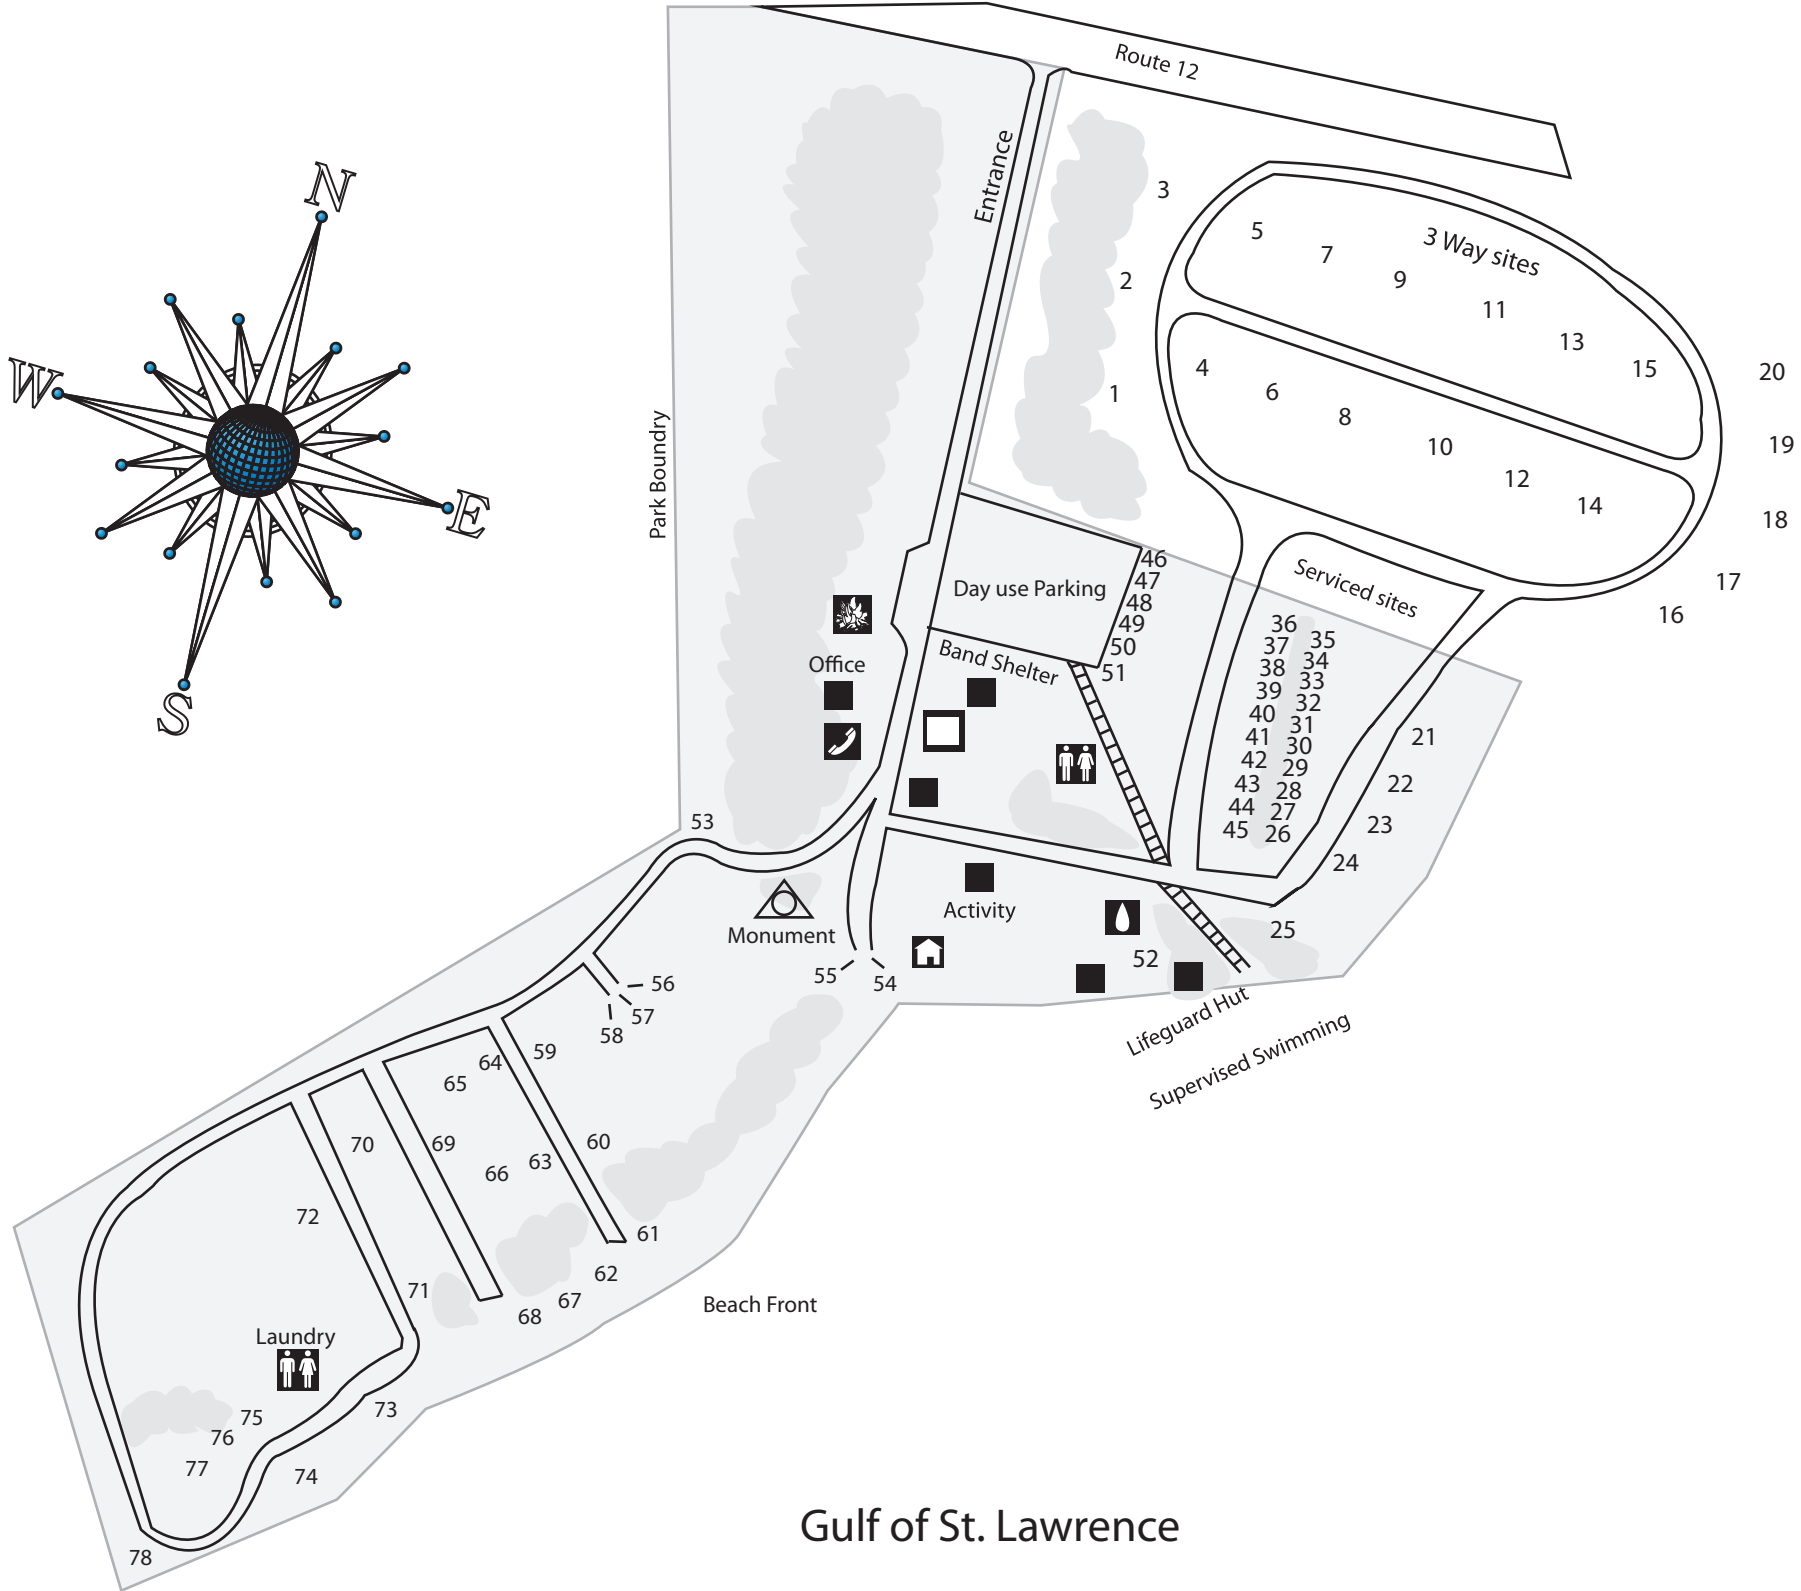

# Jacques Cartier Provincial Park

Legend	
Washrooms	
Picnic Area	
Telephone	
Playground	
Drinking Water	
Dumping station	
Kitchen Shelter	
Firewood	
Campsites	
Boardwalk	